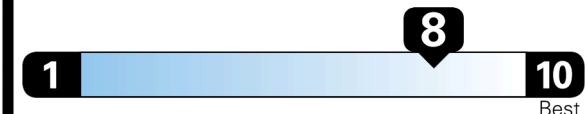

EPA DOT Fuel Economy and Environment

Gasoline Vehicle

Fuel Economy
47 MPG
combined city/hwy
2.1 gallons per 100 miles

Large Cars range from 14 to 146 MPG. The best vehicle rates 146 MPGe.

You save $3,250
in fuel costs over 5 years compared to the average new vehicle.

Annual fuel cost $1,050

Fuel Economy & Greenhouse Gas Rating (tailpipe only)